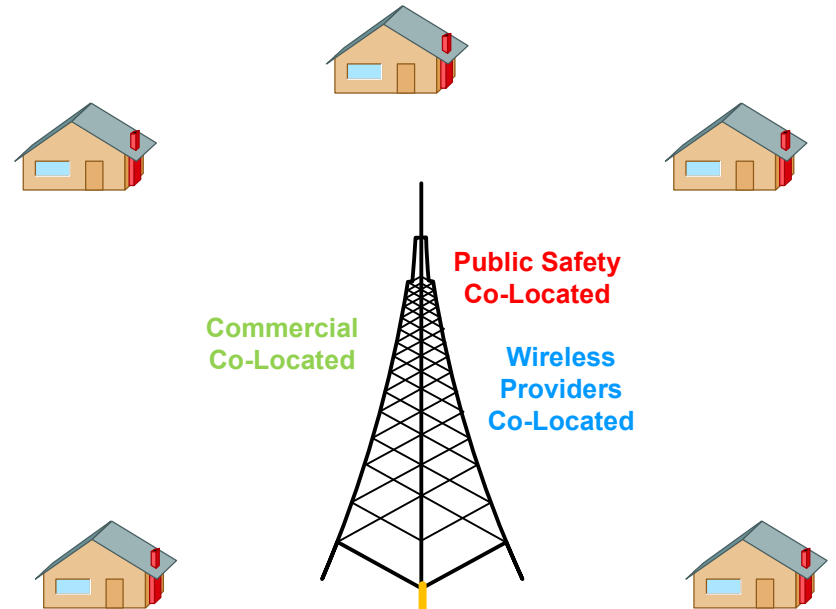

Hybrid Fibre-Wireless (HFW) Network

High Density Residential Area
Fibre to the Curb

Low Density Residential Area
Wireless

Fibre
Point-of-Presence

Hybrid Tower
150ft - 350ft

Municipal Offices